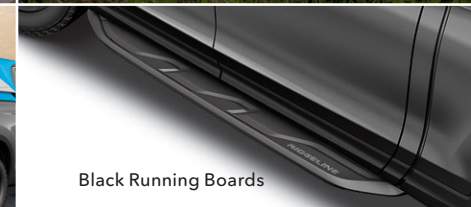

Black Running Boards